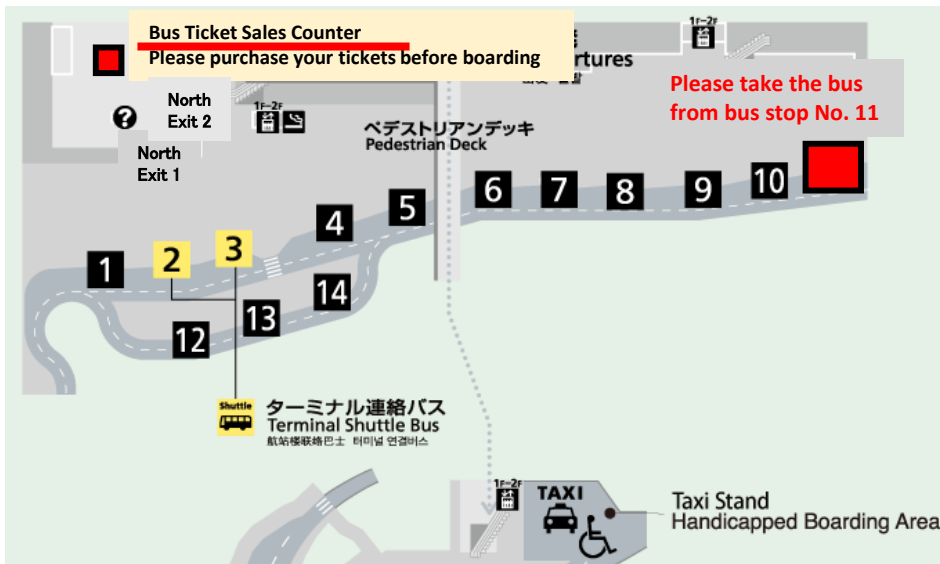

# Transportation from Narita Airport to Tsukuba Center

1. Once you arrived, please purchase the bus ticket (2,400JPY).  
(no pre-booking system, only on-site booking departing from Narita)
2. Take the airport bus bound for Tsuchiura/Tsukuba
3. Get off at Tsukuba Center

## From Terminal 1

## From Terminal 2

## From Terminal 3