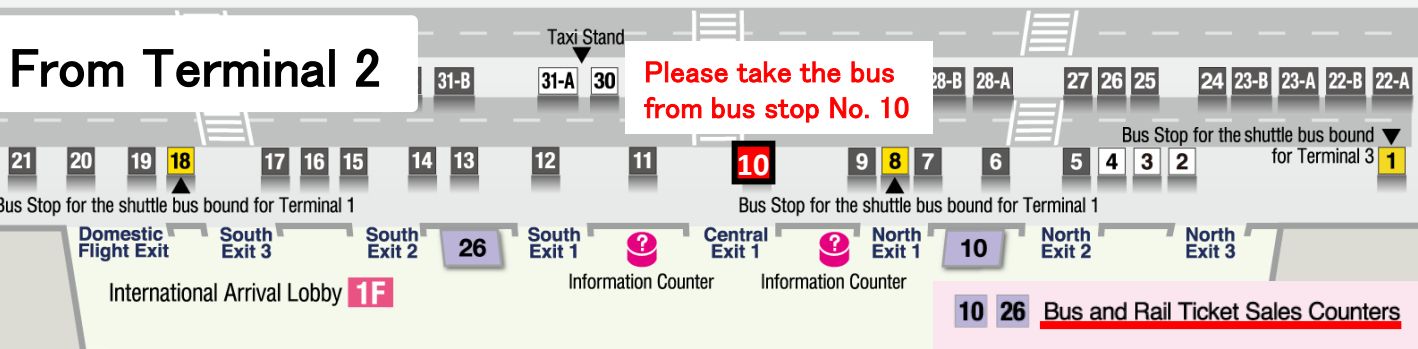

# Transportation from Narita Airport to Tsukuba Center

1. Once you arrived, please purchase the bus ticket (2,400JPY).  
(no pre-booking system, only on-site booking departing from Narita)
2. Take the airport bus bound for Tsuchiura/Tsukuba
3. Get off at Tsukuba Center

## From Terminal 1

## From Terminal 2