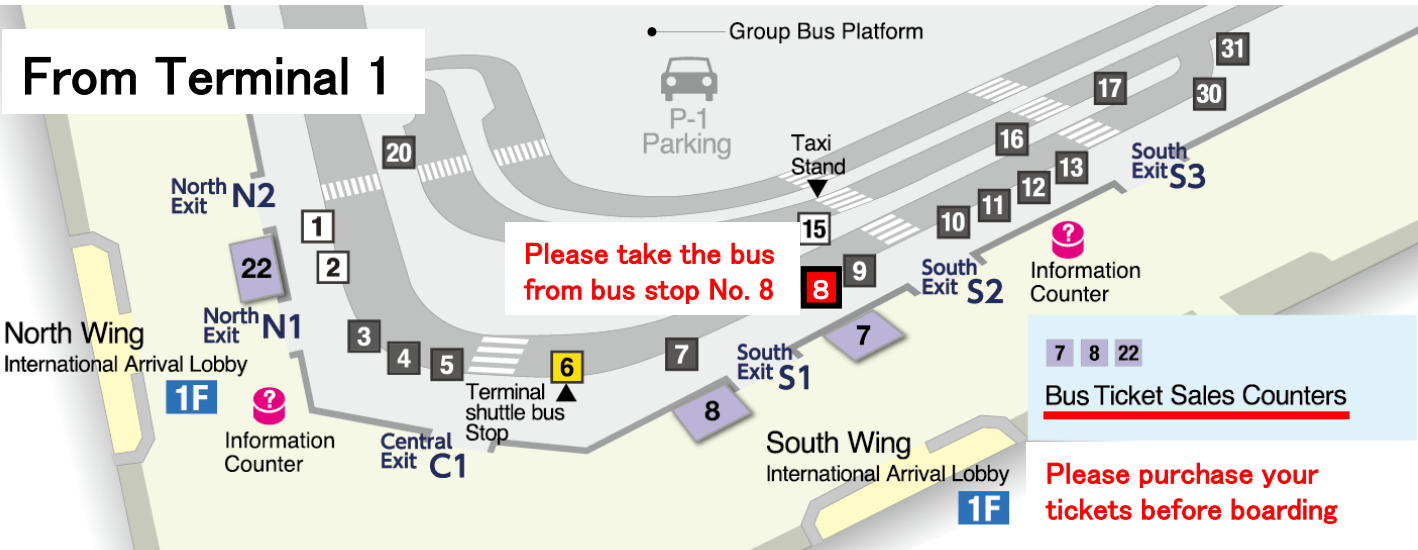

# Transportation from Narita Airport to Tsukuba Center

1. Once you arrived, please purchase the bus ticket (2,400JPY).  
(no pre-booking system, only on-site booking departing from Narita)
2. Take the airport bus bound for Tsuchiura/Tsukuba
3. Get off at Tsukuba Center

## From Terminal 1

## From Terminal 2

## From Terminal 3